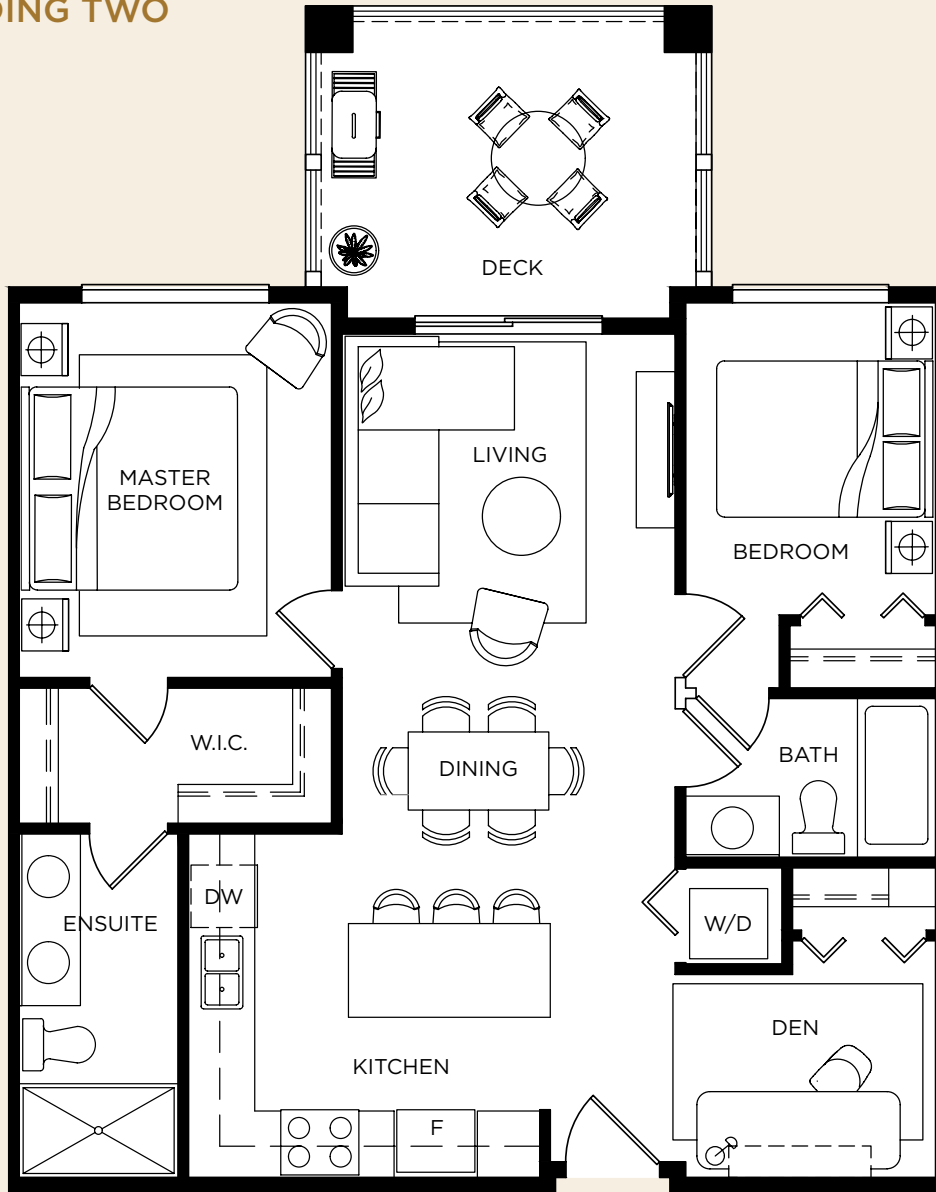

2ND - 5TH FLOORS

INSPIRE
MAPLE • RIDGE • CONDOS

HAMPTON | 2 BED + DEN | 2 BATH 850 SQ.FT.

BUILDING TWO

1ST FLOOR