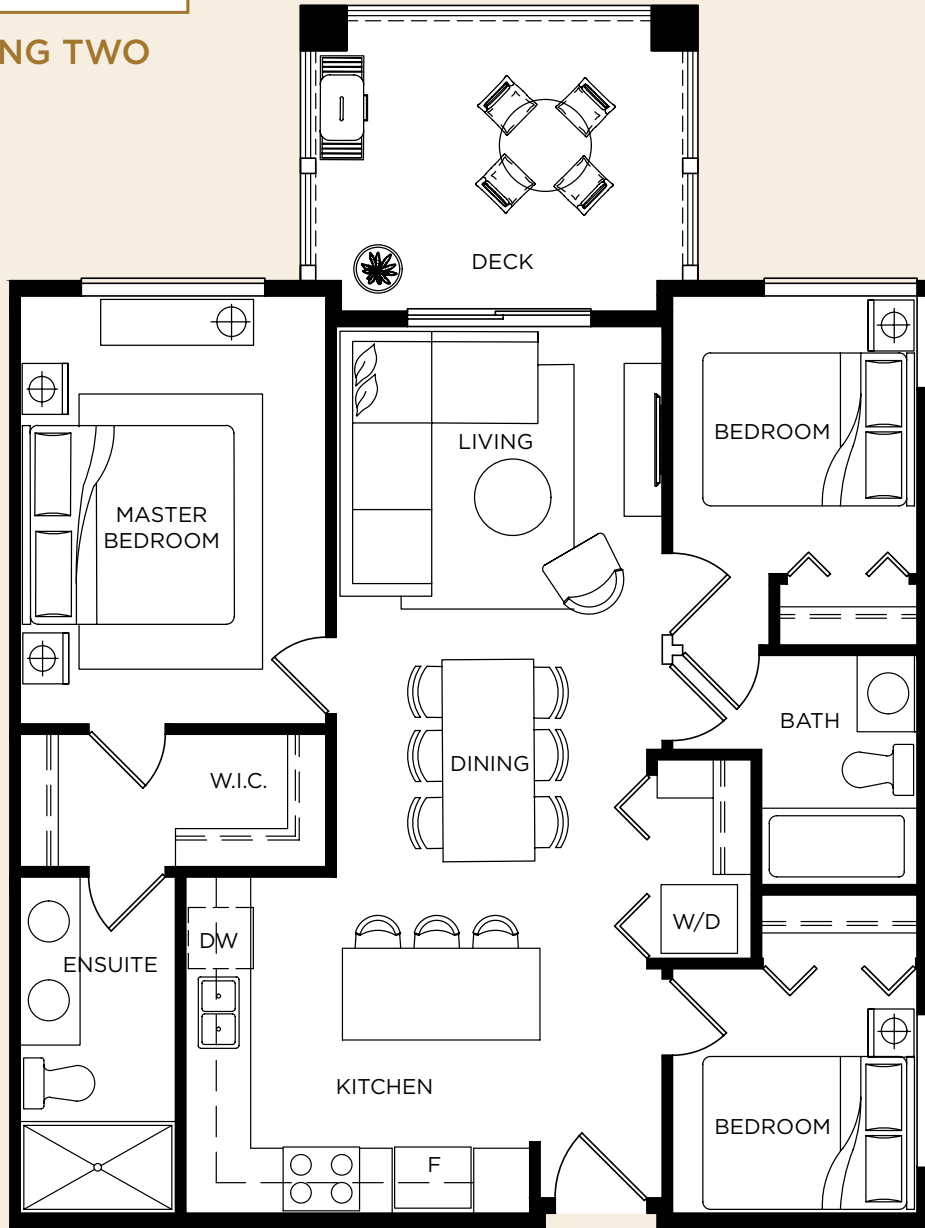

2ND - 5TH FLOORS

INSPIRE

MAPLE • RIDGE • CONDOS

BUILDING TWO

FAIRVIEW

3 BED | 2 BATH
915 SQ.FT.

1ST FLOOR