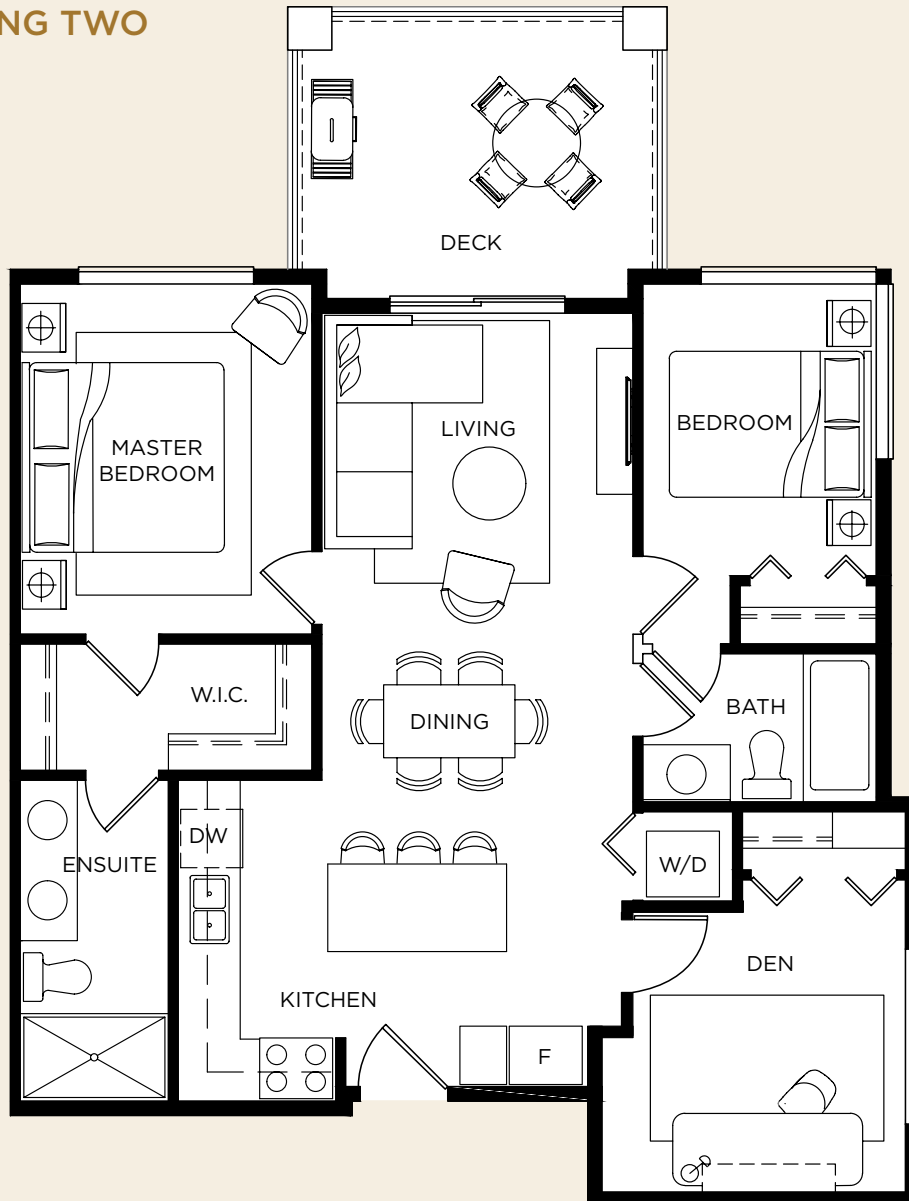

INSPIRE

MAPLE • RIDGE • CONDOS

WHONNOCK

2 BED + DEN | 2 BATH
898 SQ.FT.

BUILDING TWO