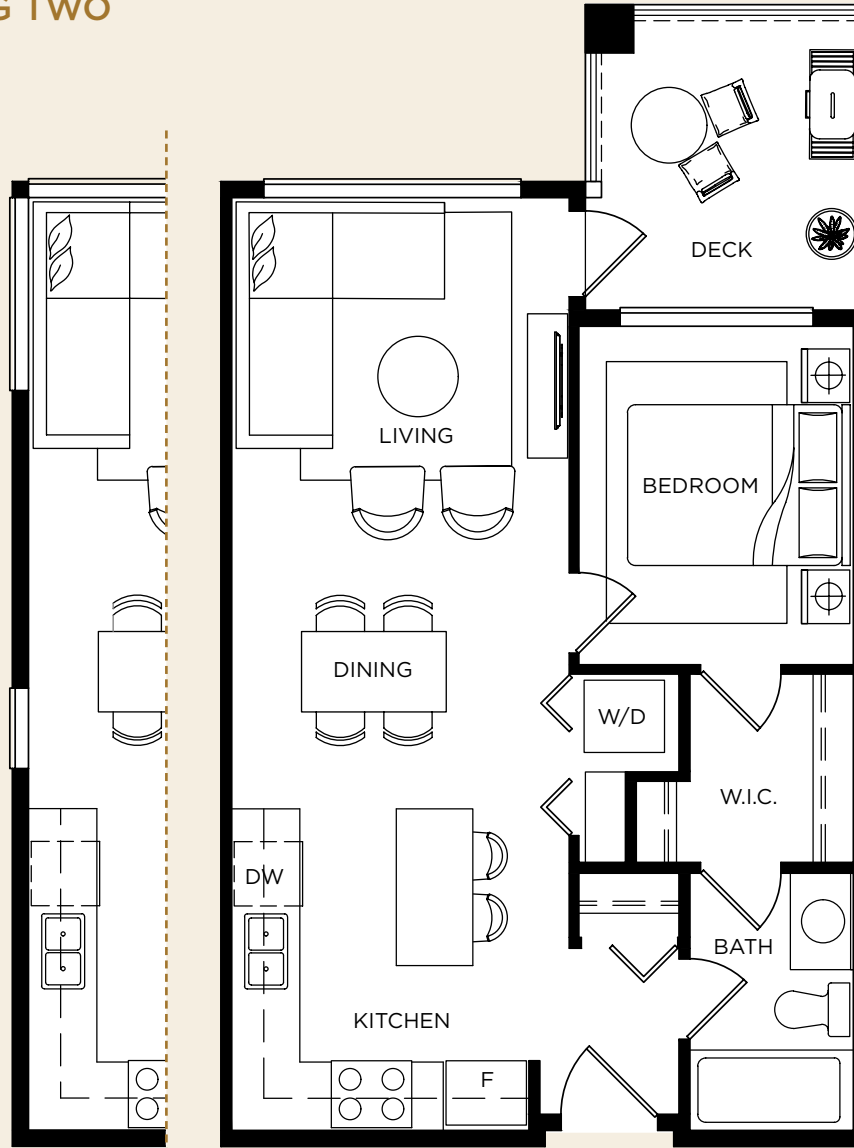

INSPIRE

MAPLE • RIDGE • CONDOS

FRANKLIN | 1 BED | 1 BATH 558 SQ.FT.

BUILDING TWO