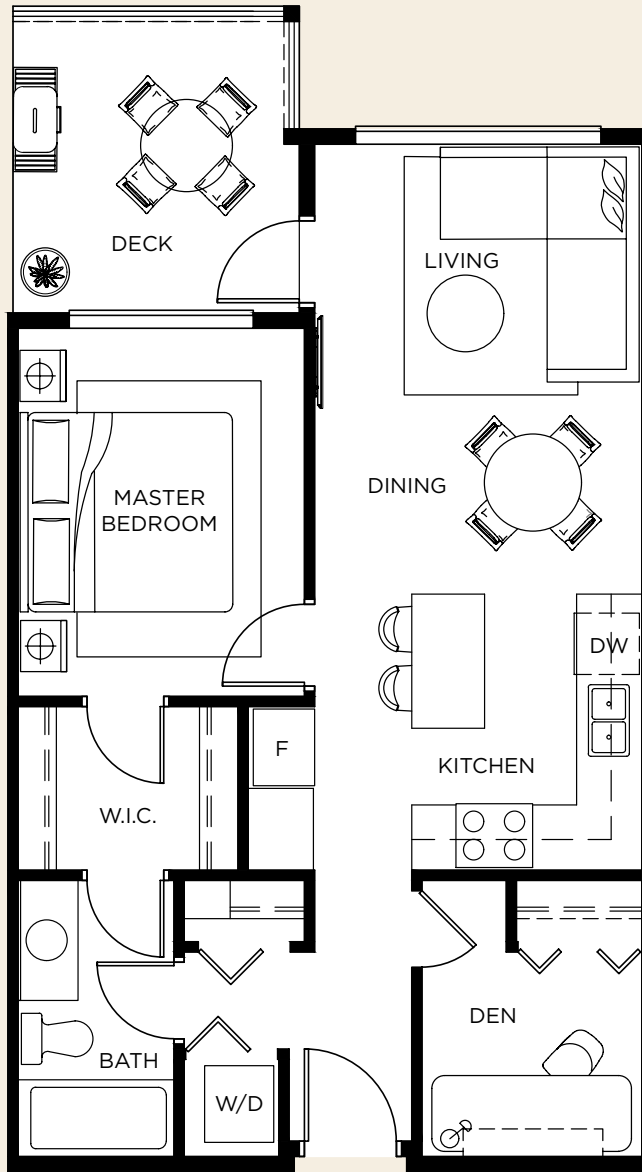

2ND - 5TH FLOORS

INSPIRE

MAPLE • RIDGE • CONDOS

BECKETT | 1 BED + DEN | 1 BATH 649 SQ.FT.

BUILDING TWO

1ST FLOOR