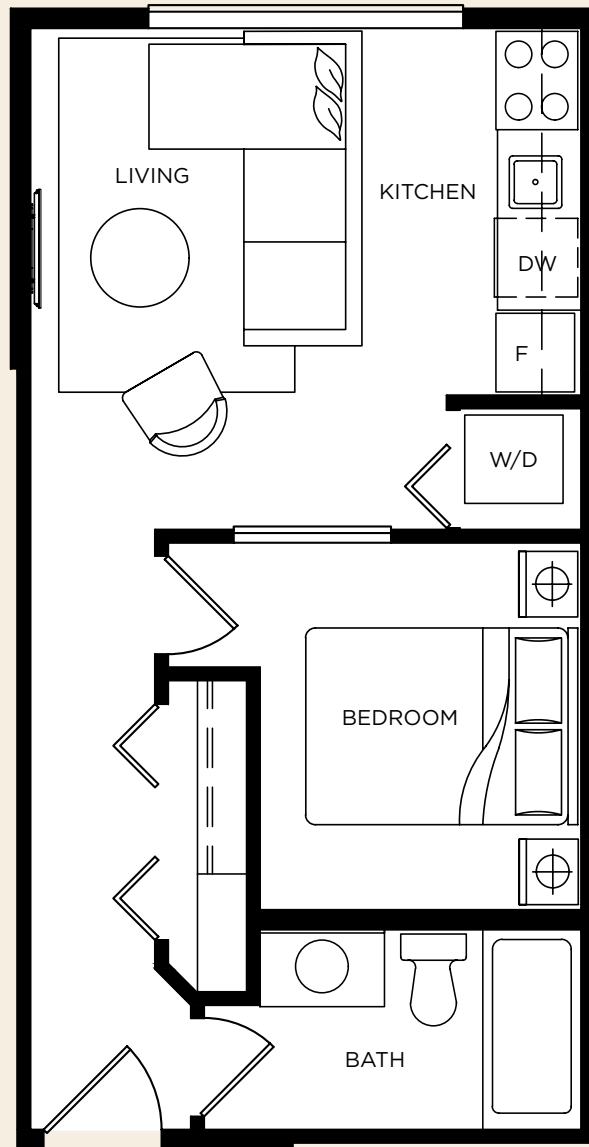

# FAIRVIEW

3 BED | 2 BATH  
915 SQ.FT.

1<sup>ST</sup> FLOOR

2<sup>ND</sup> - 5<sup>TH</sup> FLOORS

**INSPIRE**  
MAPLE • RIDGE • CONDOS

**SELVEY** | 1 BED | 1 BATH  
426 SQ.FT.

**BUILDING TWO**

1<sup>ST</sup> FLOOR