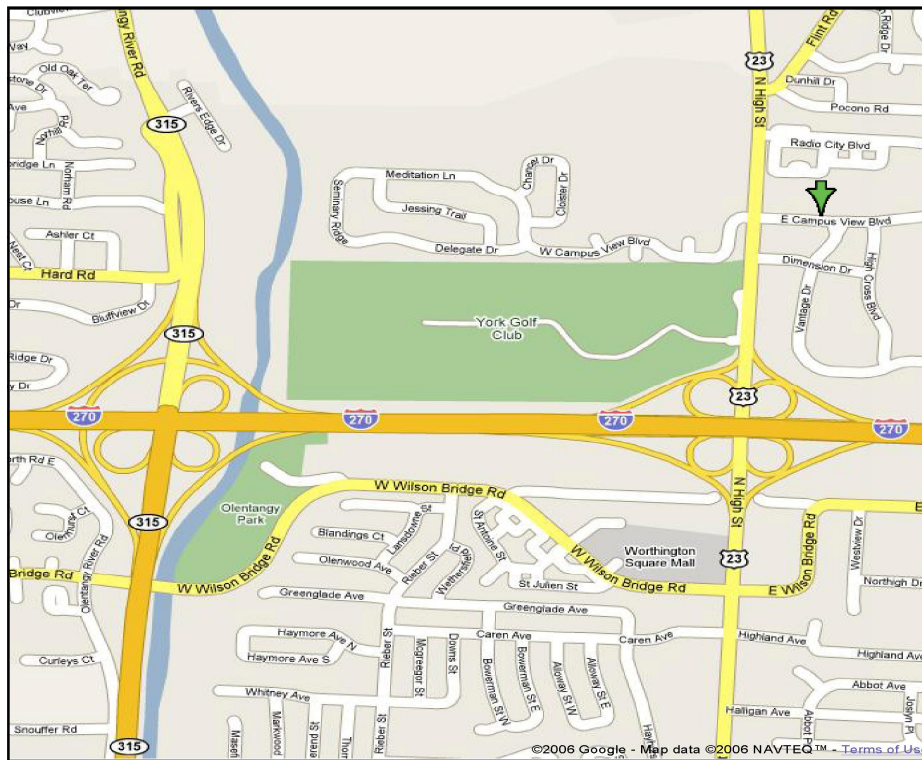

Directions To Our Office

Douglas Kaufman

100 E. Campus View Blvd #340
Columbus, Oh 43235
Direct (614) 395-7570
Toll Free (877) 395-7570
Fax: (614) 474-1549
Doug@REALUS.com

Douglas Kaufman
Realtor®, ABR®

**100 East Campus View Blvd * Suite 340
Columbus OH 43235**

From The South

Nearest Intersection: 270 / 23N
Go North on 23 (After exiting from 270)
Turn Right unto Campus View Blvd
Turn Left into the FIRST Drive
Park on the EAST side of the building

From The North

Nearest Intersection: 270 / 23N
Go South on 23 (Just south of Lazelle Road)
Turn Left unto Campus View Blvd
Turn Left into the FIRST Drive
Park on the EAST side of the building

Appointment Date & Time:

**Real Estate
Professional**