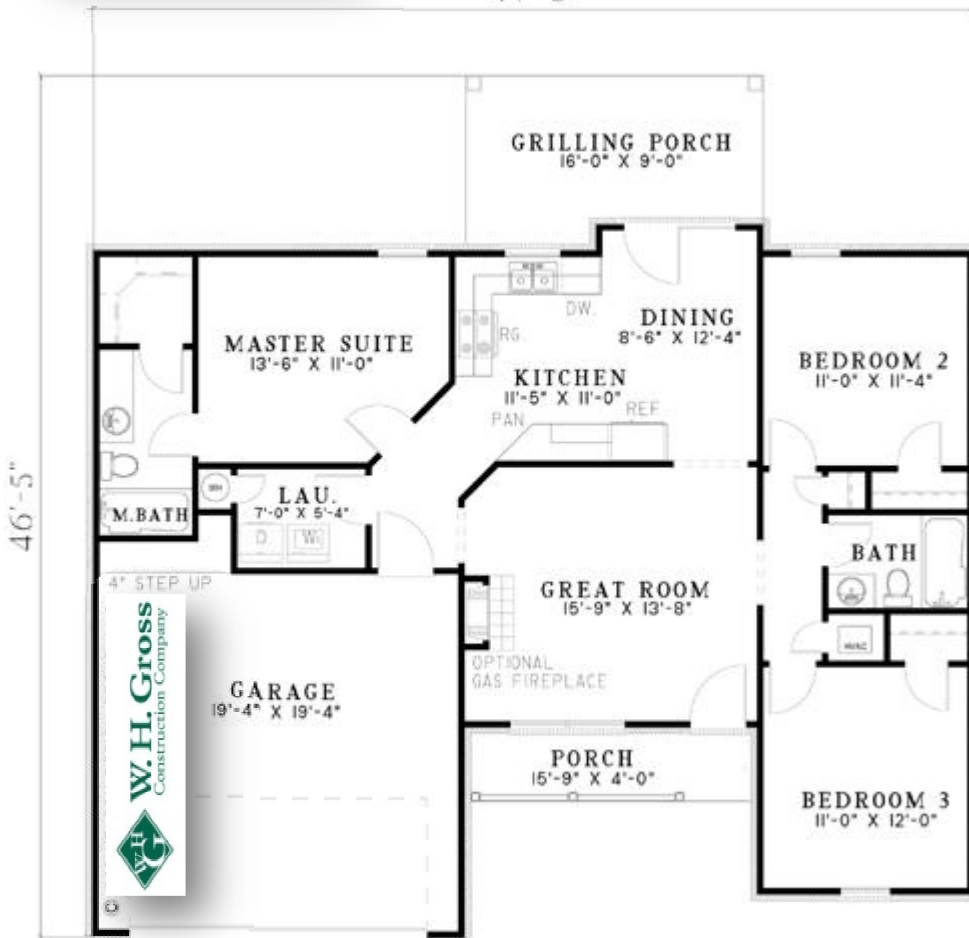

# The Queen Palm

47'-5"

Total: 1157 sq. ft.  
Ceilings: 8'  
47'-5" x 46'-5"

Kings Grant  
Single Family  
\$138,500  
Brick accents on Garage  
& Bedroom 3 – Remaining  
to be Vinyl