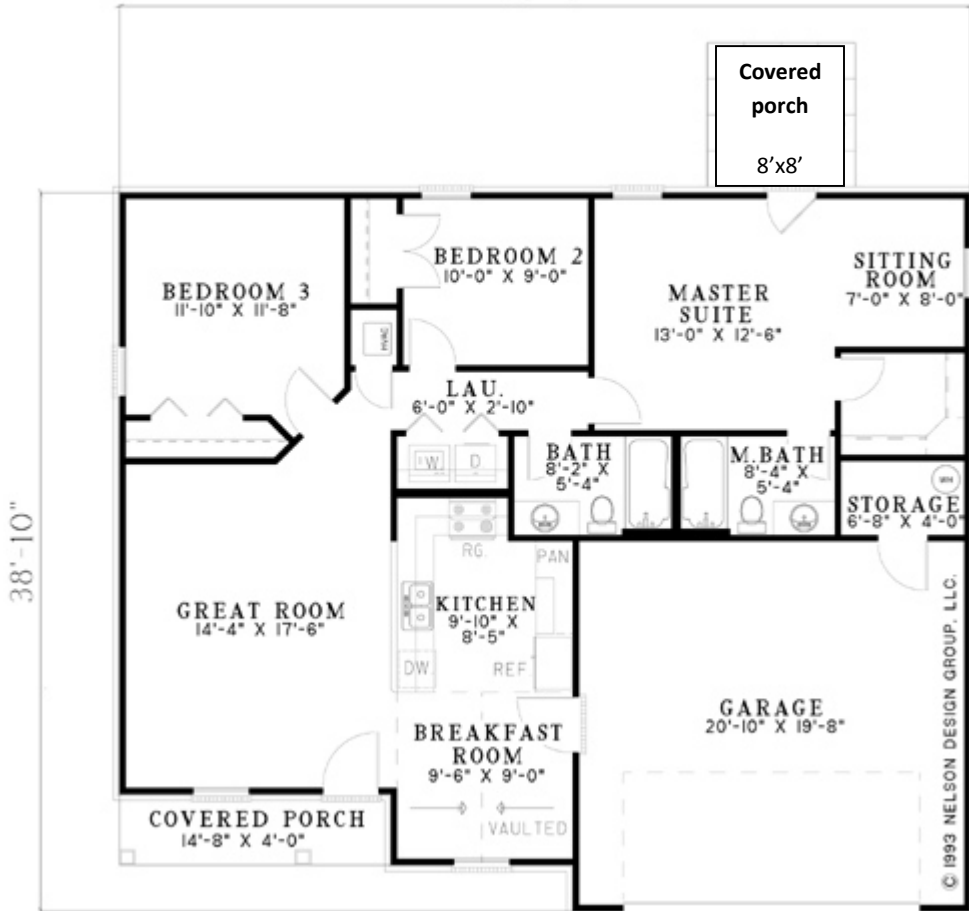

The Date Palm

46'-0"

Total: 1214 sq. ft.
Ceilings: 8'
46'x 38'-10"

Kings Grant
Single Family
\$143,500
Brick accents on Garage
& Breakfast Nook—
Remaining to be Vinyl