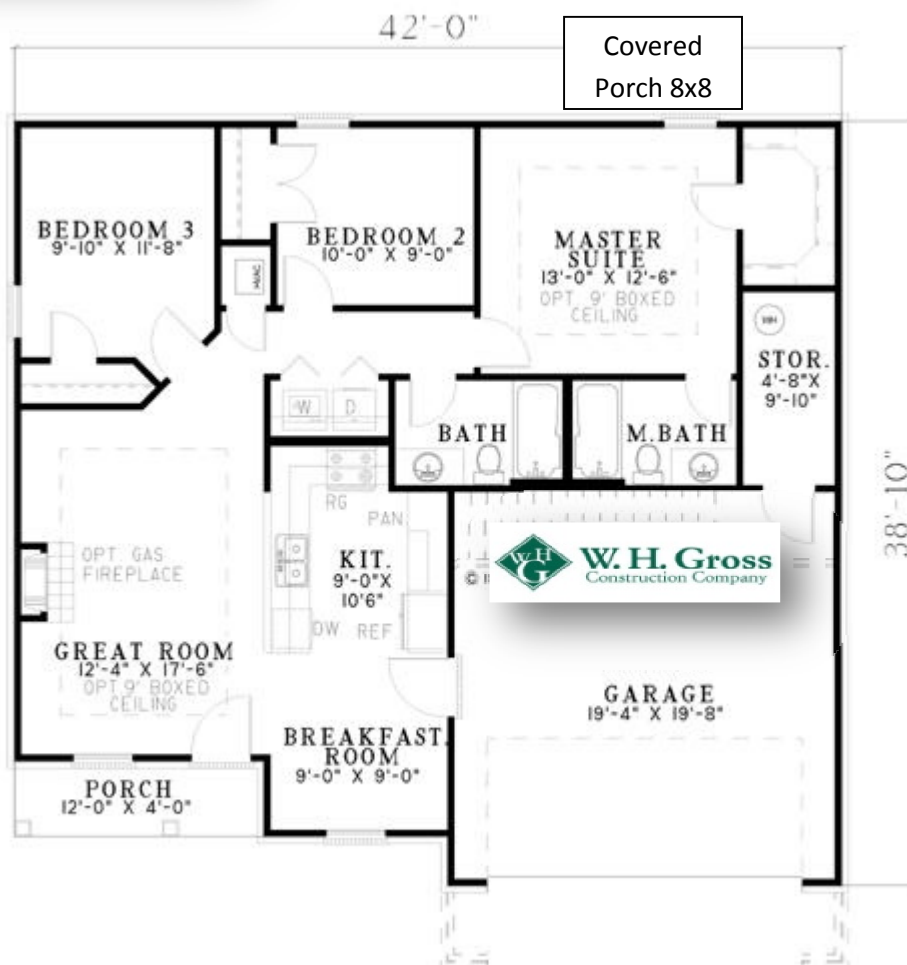

The King Palm

*Total: 1082 sq. ft.
Ceilings: 8'
42'x 38'-10"*

*Kings Grant
Single Family
\$132,500
Brick accents on
Garage & Breakfast
Nook – Remaining
to be Vinyl*