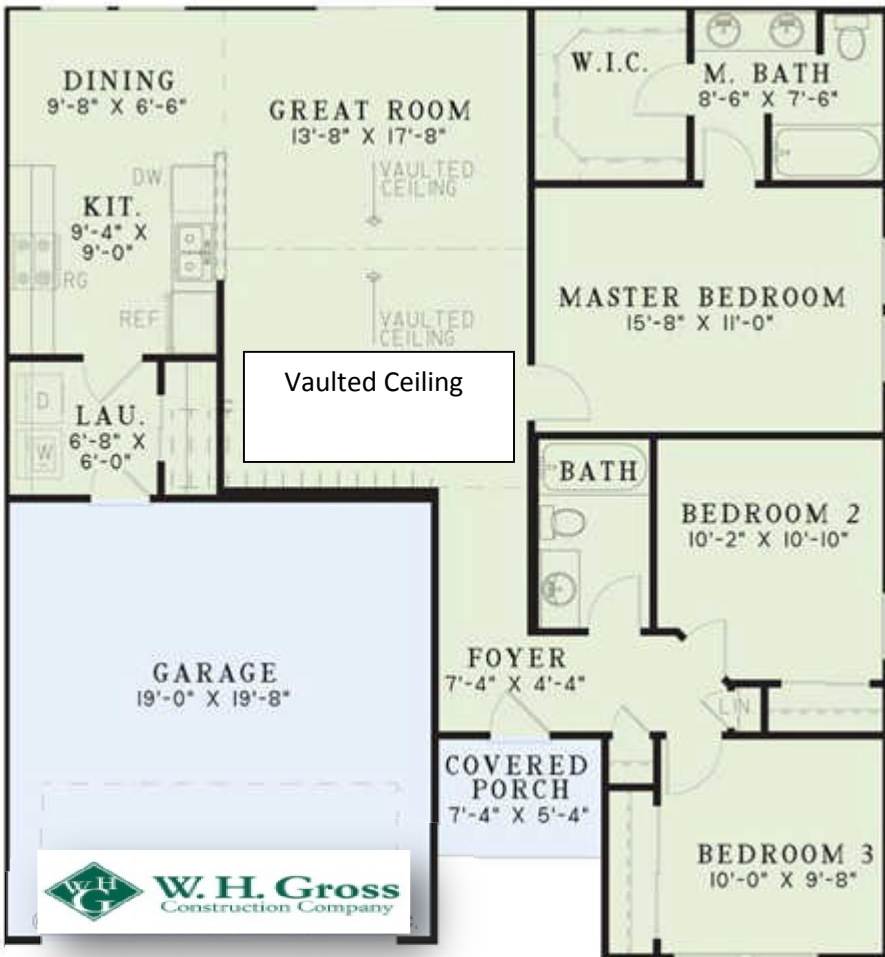

The Fan Palm

Grilling Porch
13' x 9'

Vaulted Ceiling

Total: 1250 sq. ft.
Ceilings: 8'
40' x 43'-2"

Kings Grant
Single Family
\$146,500
Brick accents on Garage
& Bedroom 3— Remaining
to be Vinyl