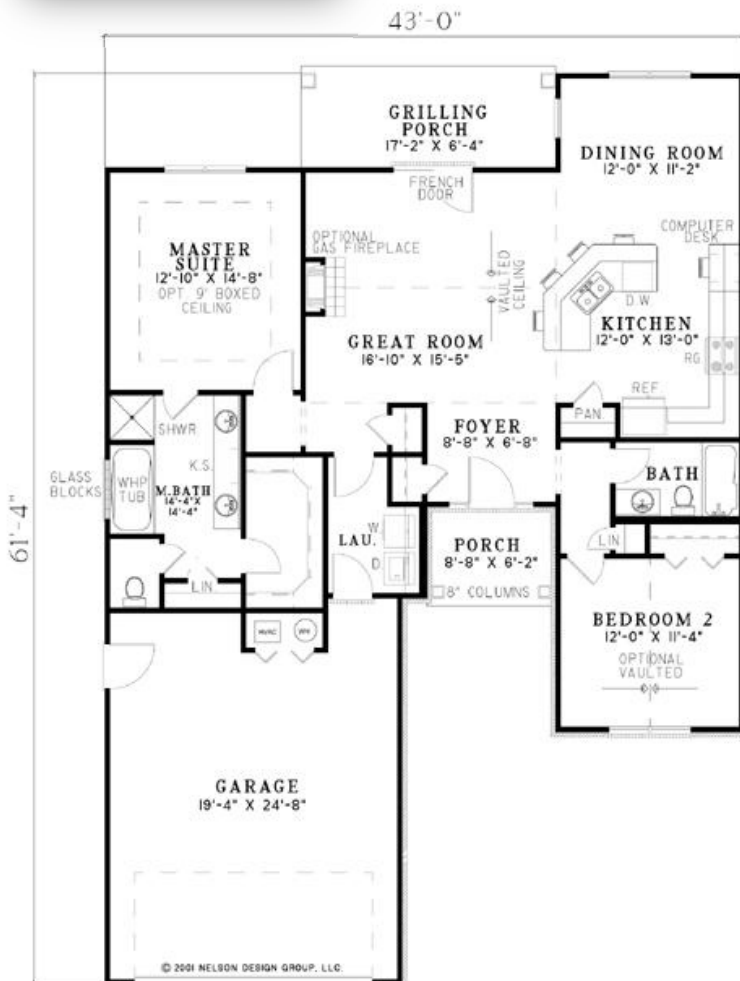

The Windmill Palm

Total: 1403 sq. ft.
Ceilings: 8'
43' x 61'-4"
2 Bedroom

Kings Grant
Single Family
\$150,500
Brick accents on
Garage & Breakfast
Nook – Remaining
to be Vinyl