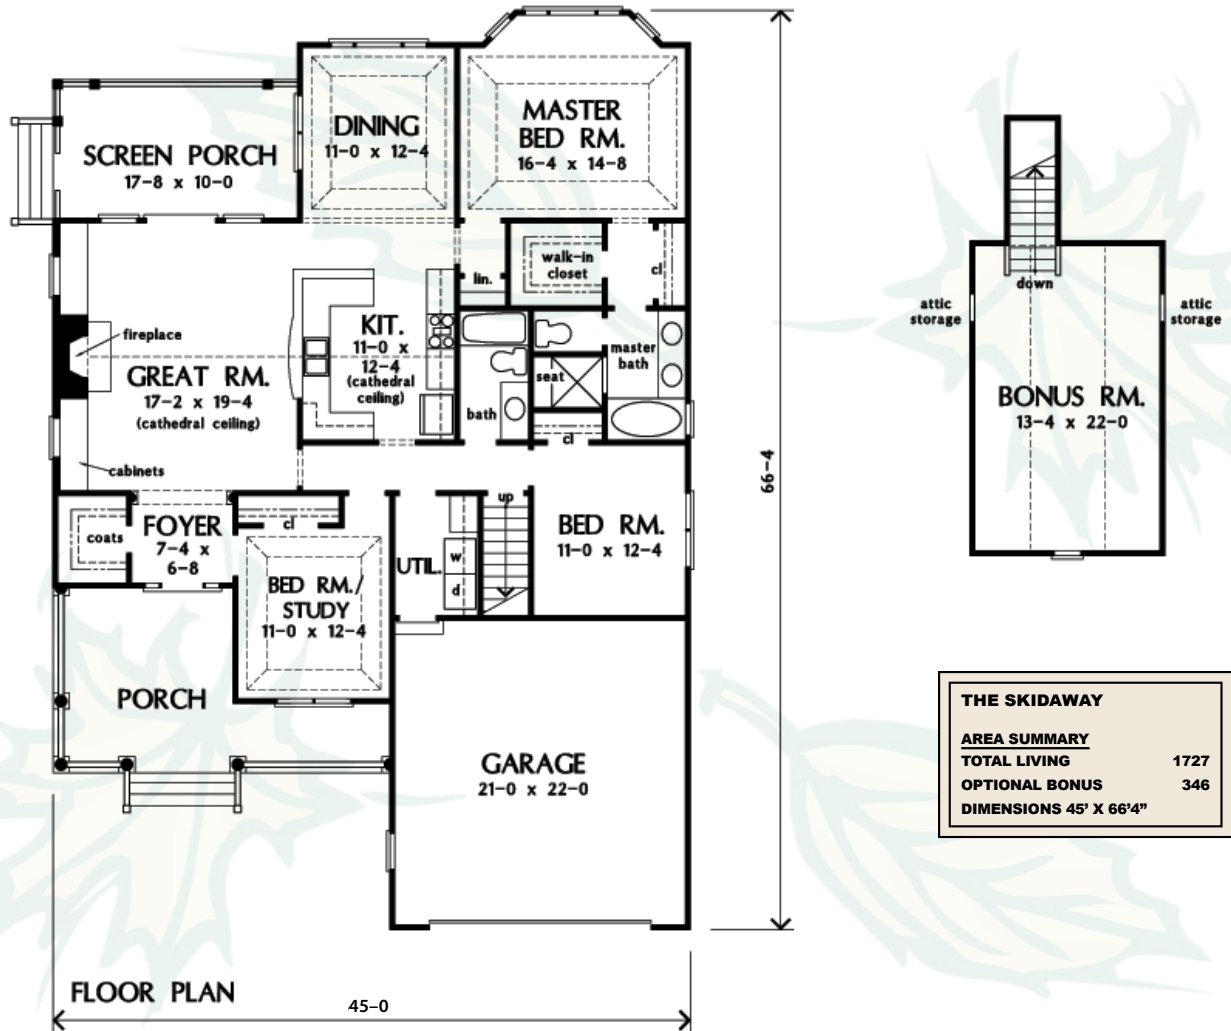

# The Skidaway Cottage

**W. H. Gross**  
Construction Company

1209 East King Avenue • Kingsland, Georgia 31548  
(912) 729-3564 • www.whgross.com