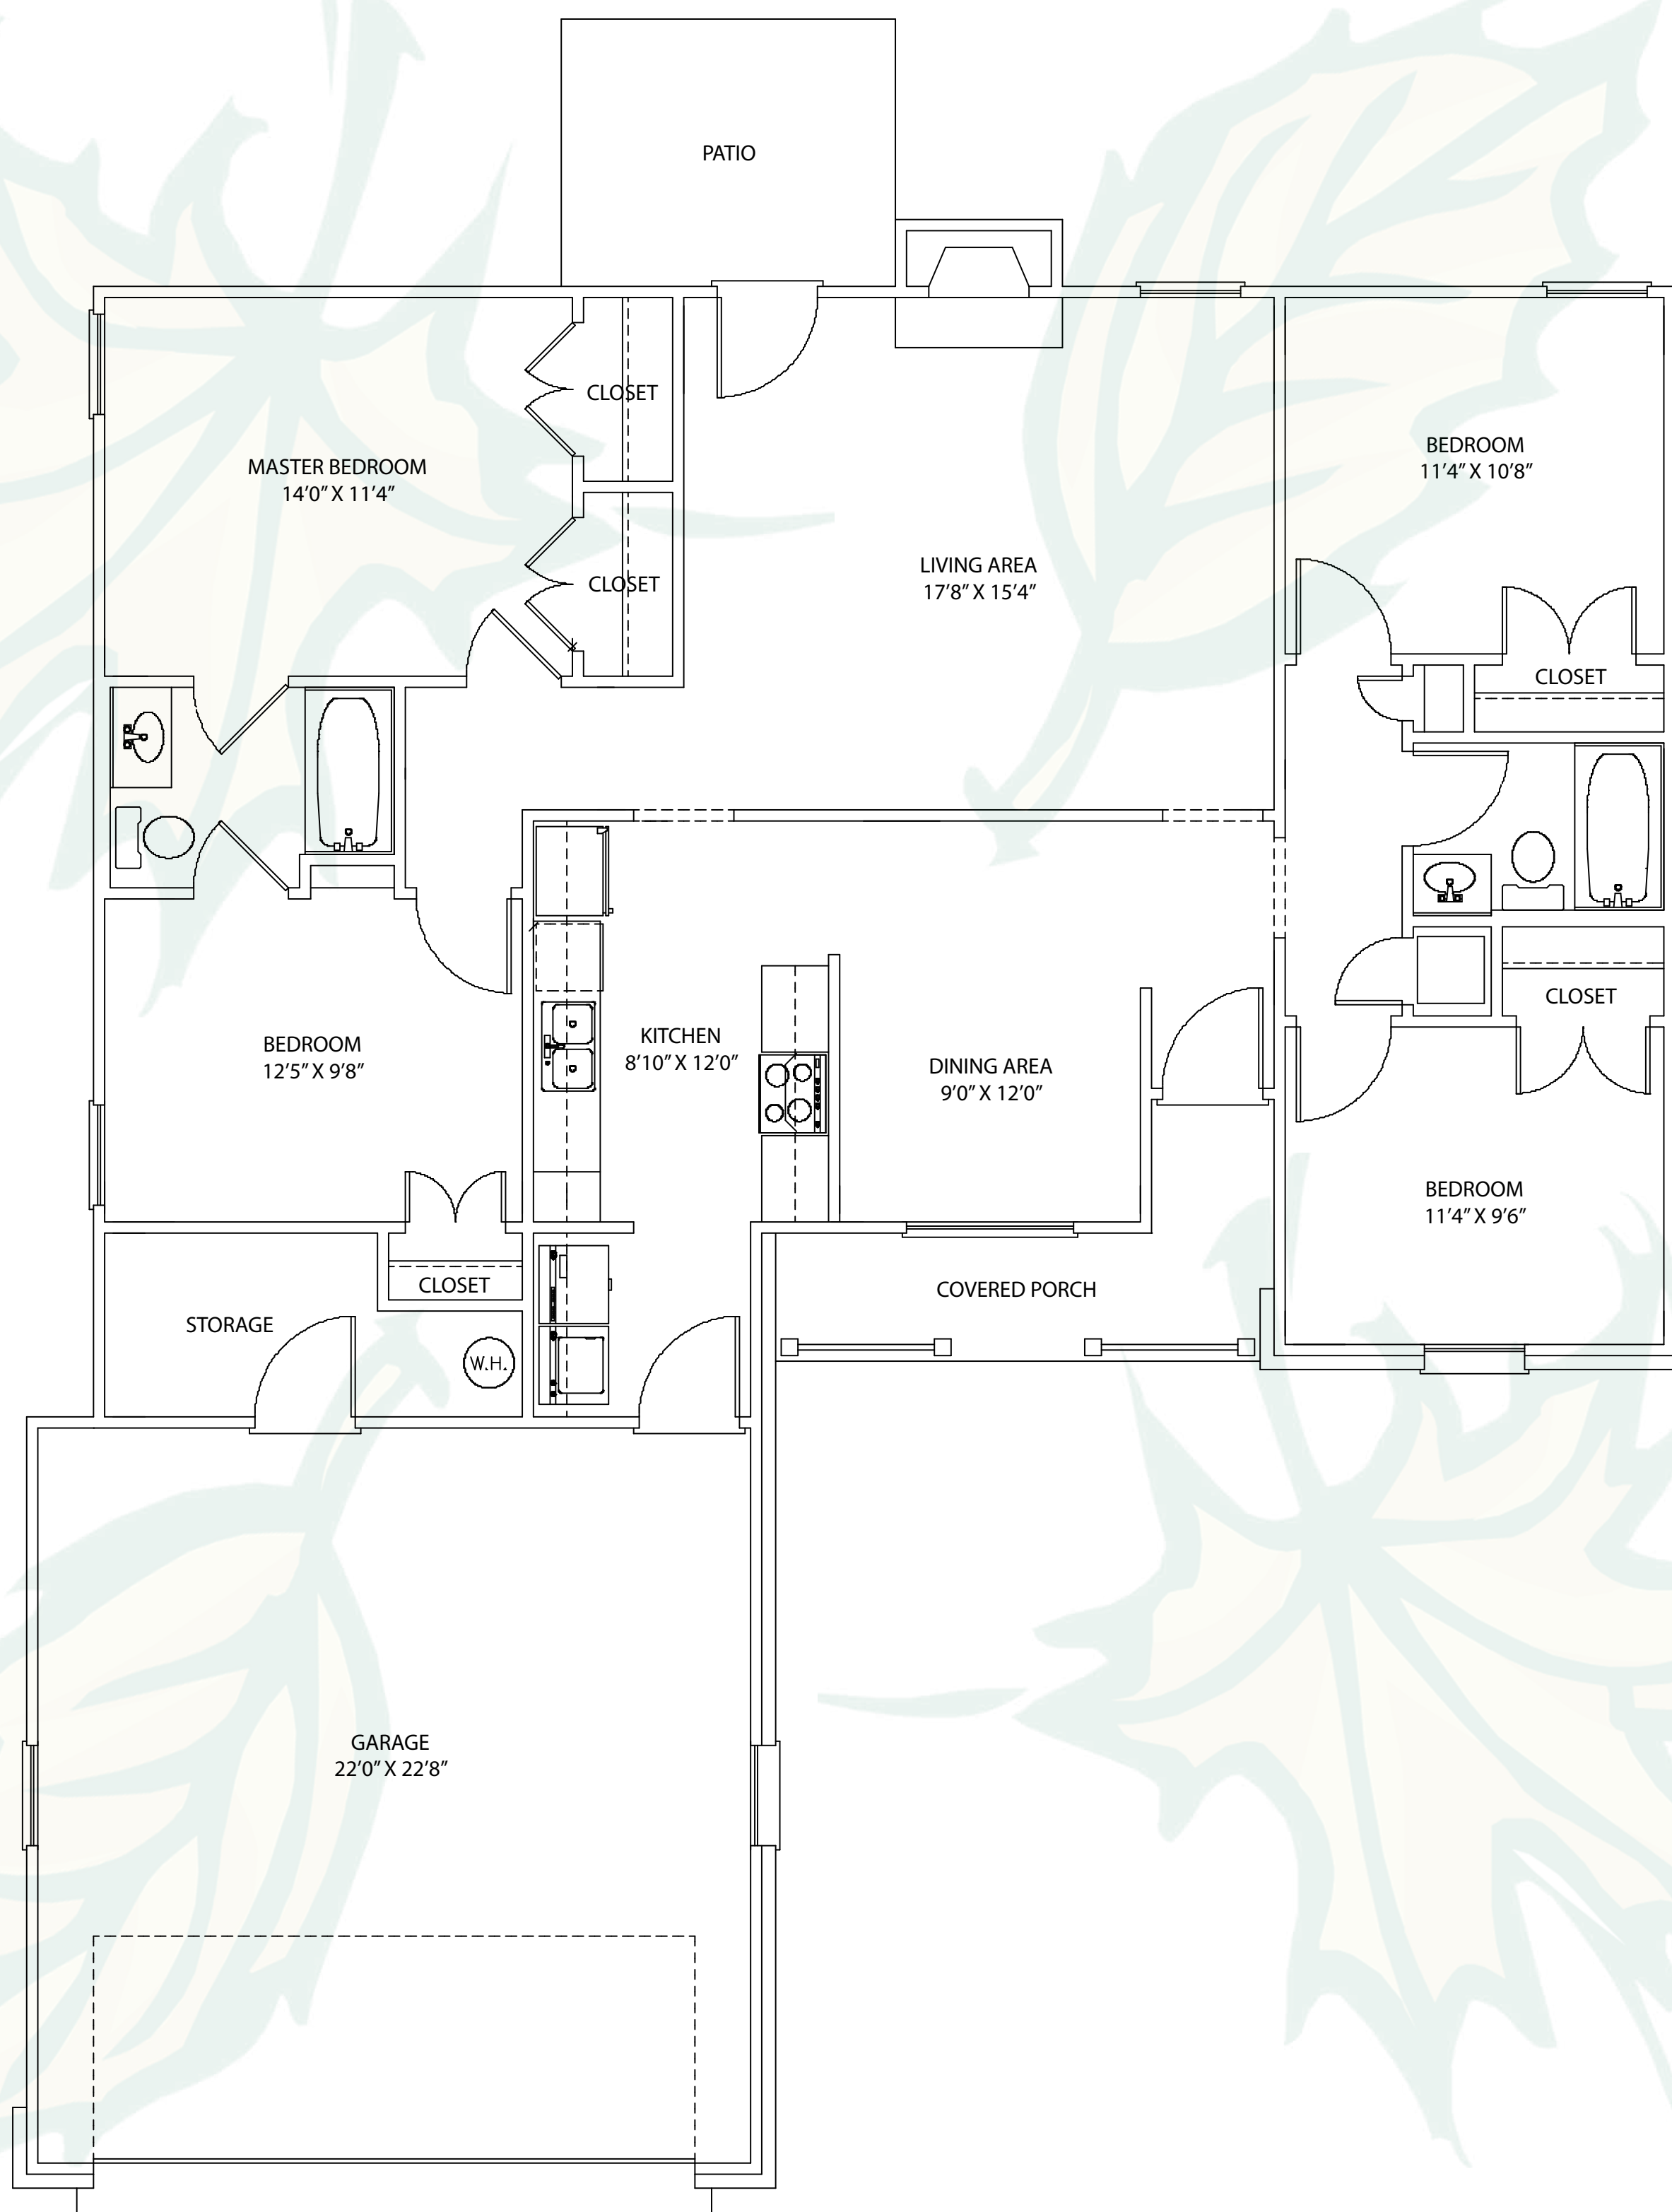

The Palmetto

W. H. Gross
Construction Company

1209 East King Avenue
Kingsland, Georgia 31548
(912) 729-3564 • www.whgross.com

AREA SUMMARY

Total Living	1,432 sq.ft.	Porch	71 sq.ft.
Garage/Stor.	557 sq.ft.	Patio	80 sq.ft.

Total 2140 sq.ft.

Dimensions 49' 4" X 56' 6"