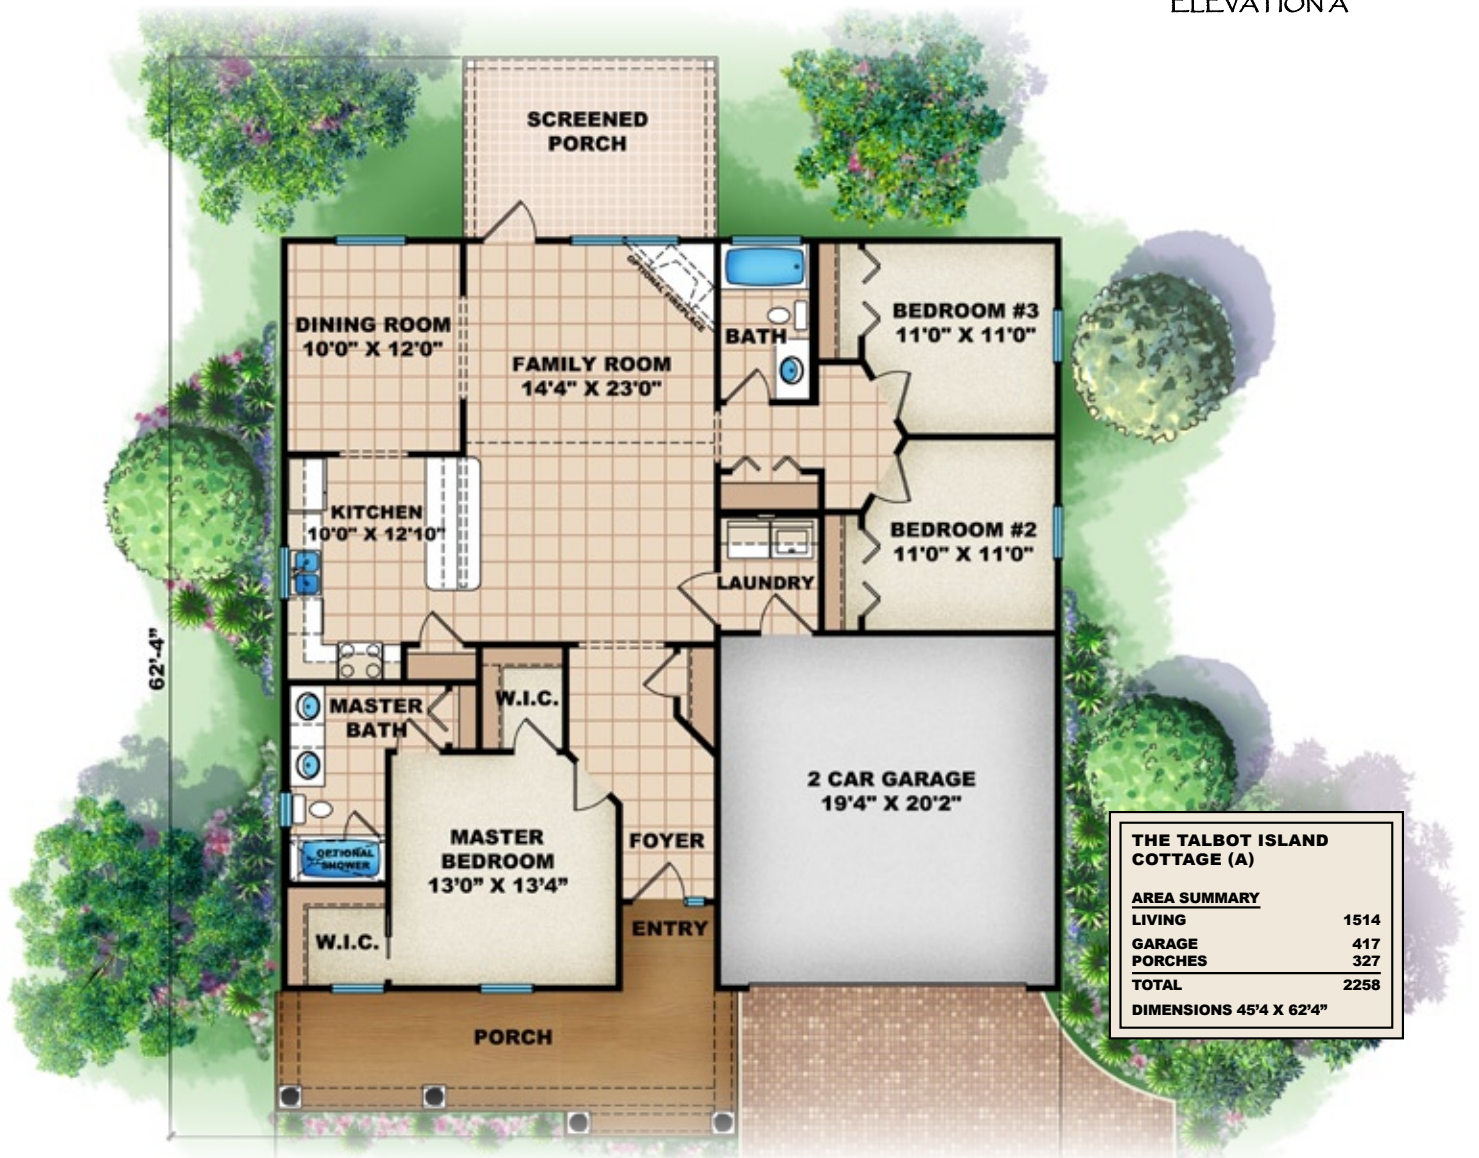

The Talbot Island Cottage

ELEVATION A

THE TALBOT ISLAND COTTAGE (A)	
AREA SUMMARY	
LIVING	1514
GARAGE	417
PORCHES	327
TOTAL	2258
DIMENSIONS 45'4" X 62'4"	