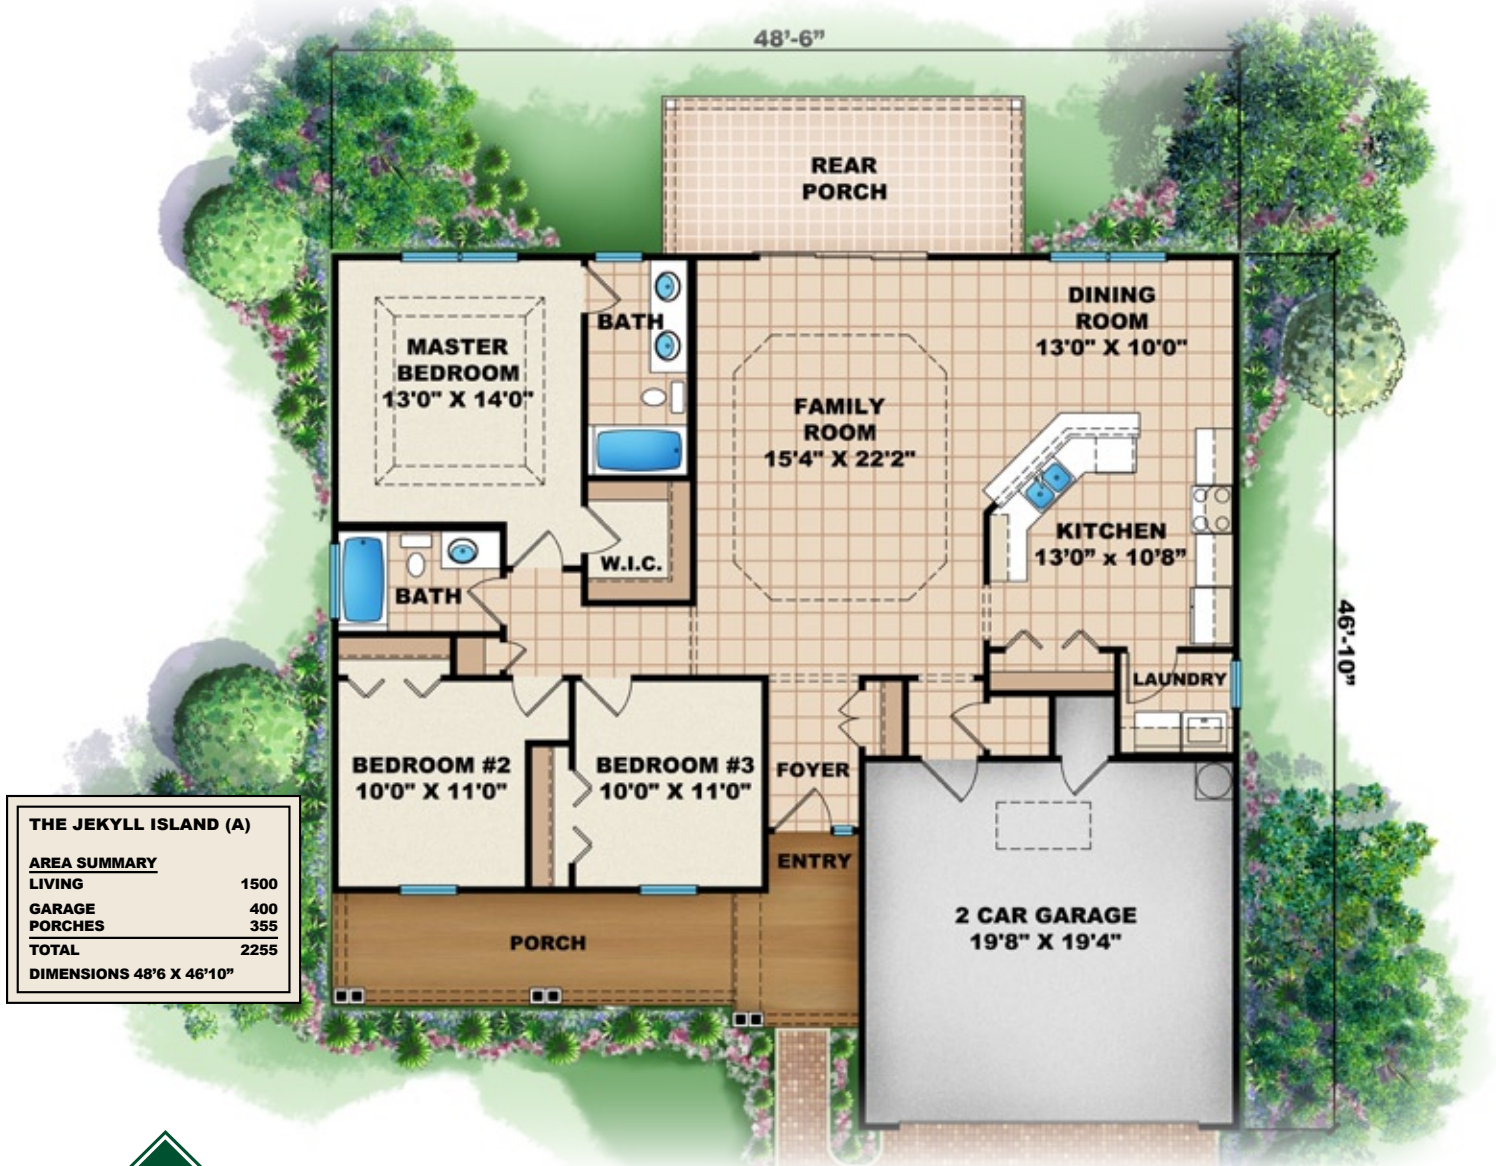

# The Jekyll Island

ELEVATION A

THE JEKYLL ISLAND (A)	
<b>AREA SUMMARY</b>	
LIVING	1500
GARAGE	400
PORCHES	355
<b>TOTAL</b>	<b>2255</b>
DIMENSIONS 48'6" X 46'10"	