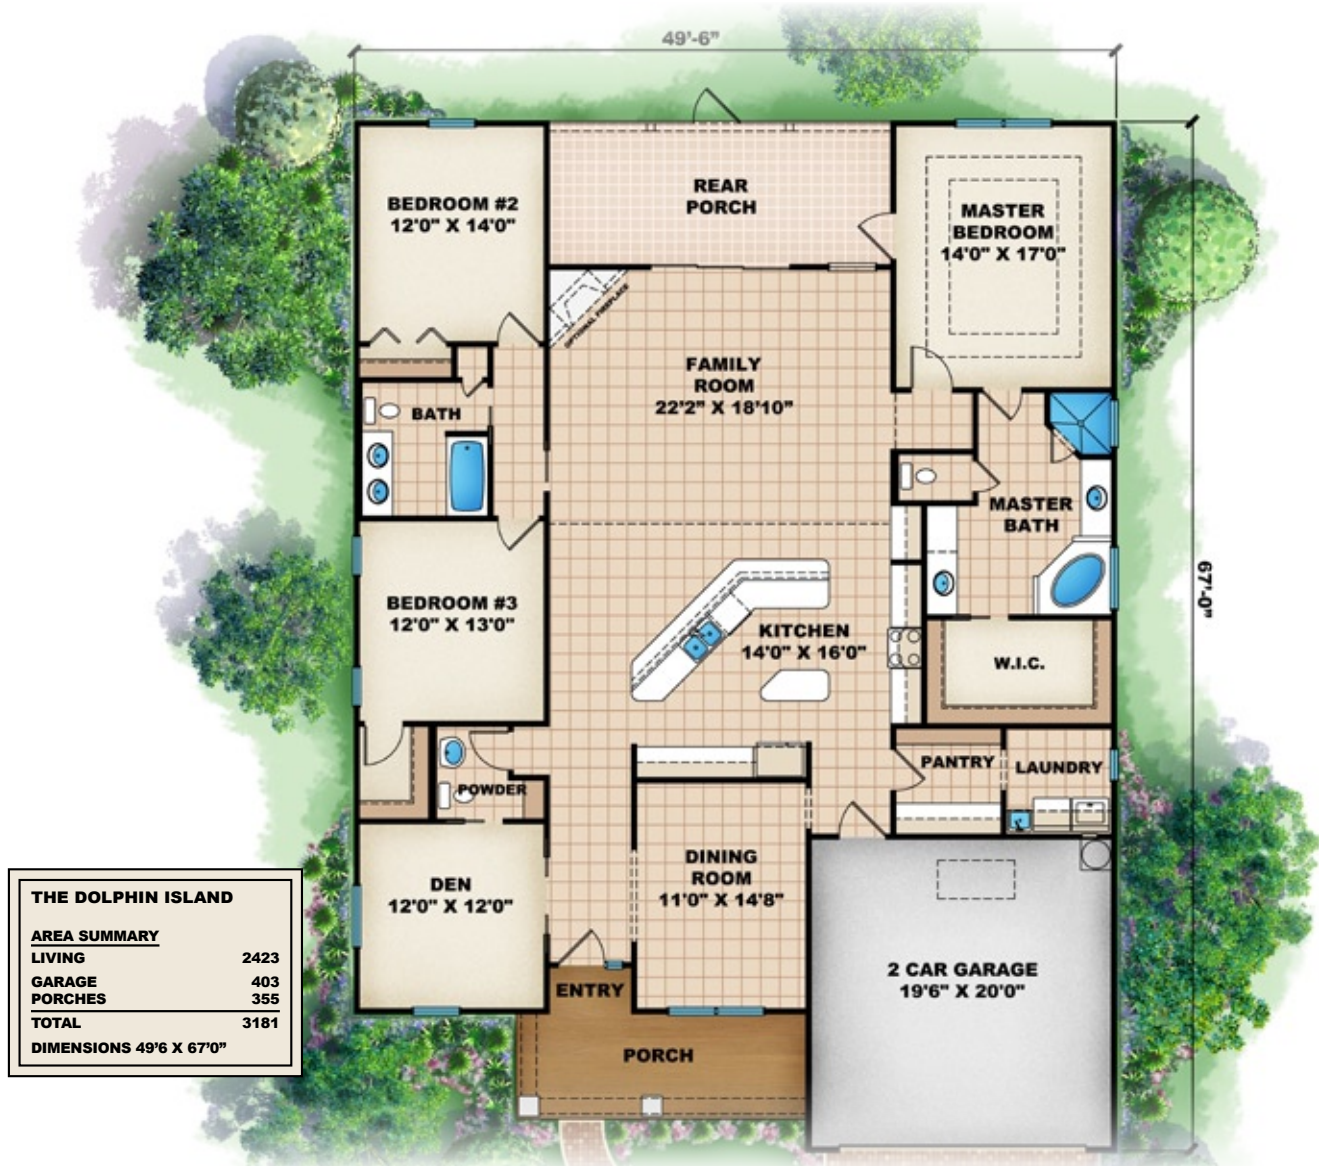

The Dolphin Island

W. H. Gross
Construction Company

1209 East King Avenue • Kingsland, Georgia 31548
(912) 729-3564 • www.whgross.com