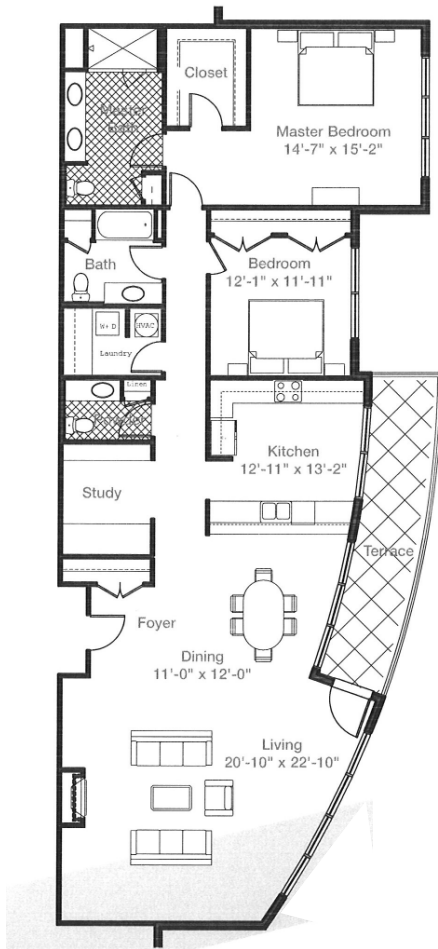

1835 Winnebago Street • Madison, Wisconsin

UNIT 408

interior: 2,003 sqft

deck: 161 sqft

List Price: \$474,900

condo fee: \$300/month

Note: Floor plans, pricing, fees and dimensions are subject to change.

For more information call (608) 268-0899